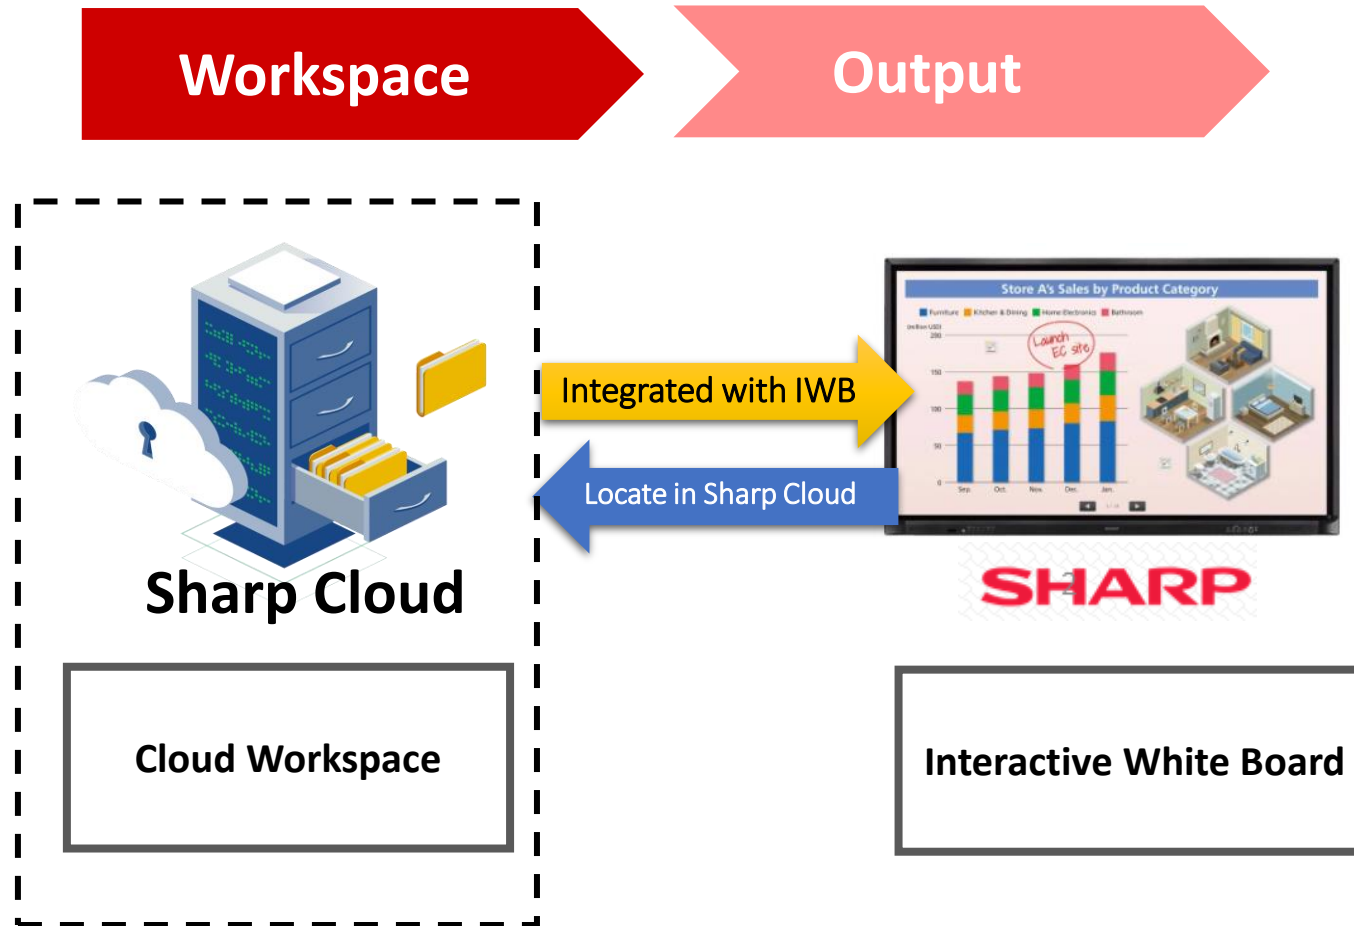

InfoConnect Sdn. Bhd.

Sharp Interactive white board Sharp Cloud Scenario 3

09 August 2022

How Does Sharp Cloud work with Interactive white board

Sharp Cloud Overview

IWB vs Sharp Cloud Mockup Screen

PowerPoint Add-ins

The screenshot displays the Microsoft PowerPoint interface. The ribbon at the top includes 'File', 'Home', 'Insert', 'Draw', 'Design', 'Transitions', 'Animations', 'Slide Show', 'Record', 'Review', 'View', 'Add-ins', 'Help', and 'Tell me what you want to do'. The 'Add-ins' ribbon is active, showing a 'Save' button with a paper plane icon and a 'CLICK!' callout. Below the ribbon, a 'CloudD Add-ins' pane is visible. The main slide area shows a presentation slide with a blue background and a QR code. A 'Welcome' dialog box is overlaid on the slide, displaying the CloudD logo, a login button, and instructions: '1. Open CloudD app on your phone', '2. In your site folder, tap [QR Login] on [+] actions', and '3. Point your phone to capture the code on this screen'. A QR code is shown with a timer at '00:50' and 'Version 1.0.0.0'. A large black arrow points towards the QR code.

Presenter able to draw or record down the noted from Sharp IWB during the meeting. Once meeting done, user to save into Sharp Cloud

Open CloudD mobile app and scan QR on CloudD office Add-ins Screen

Login