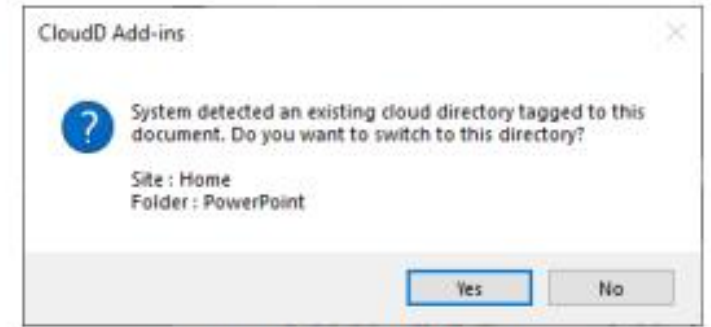

CloudD Mobile Apps

**Open CloudD mobile app
User able to view the
document with version history
(etc. version 1 and version 2)**

Appendix

Setup

QR Login

Cloud Directory Validation

Save

InfoConnect