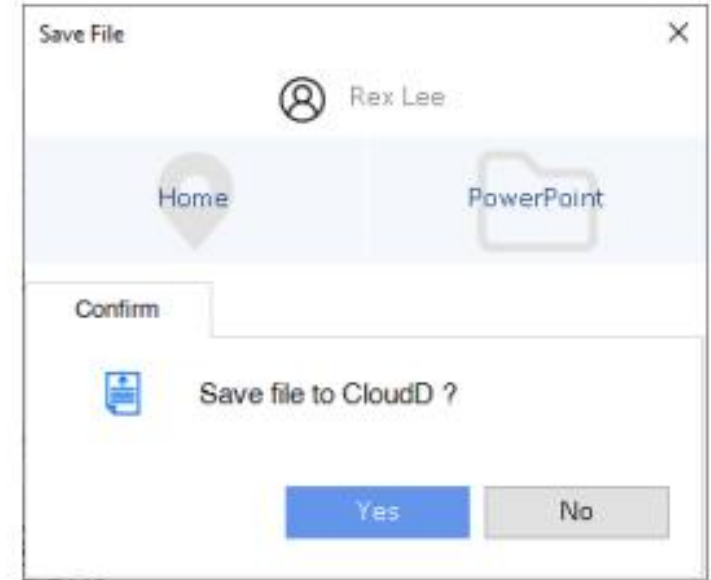

CloudD Mobile Apps

**Open CloudD mobile app
User able to view the
document with version history
(etc. version 1 and version 2)**

Appendix

Setup

QR Login

Cloud Directory Validation

Save

InfoConnect