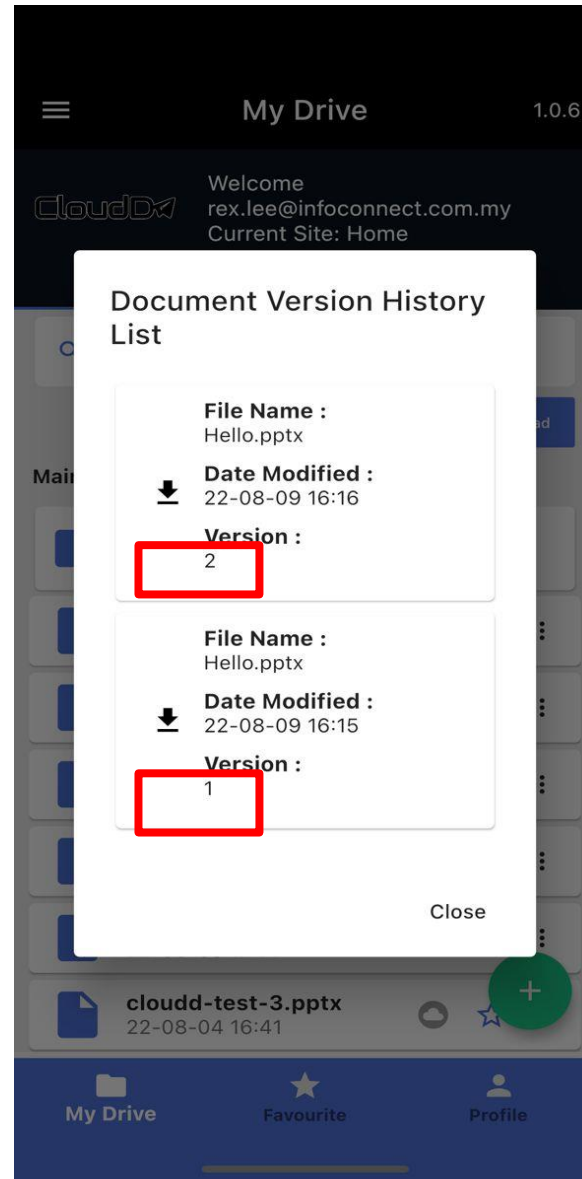

CloudD Mobile Apps

**Open CloudD mobile app
User able to view the
document with version history
(etc. version 1 and version 2)**

Appendix

Setup

QR Login

Cloud Directory Validation

Save

InfoConnect