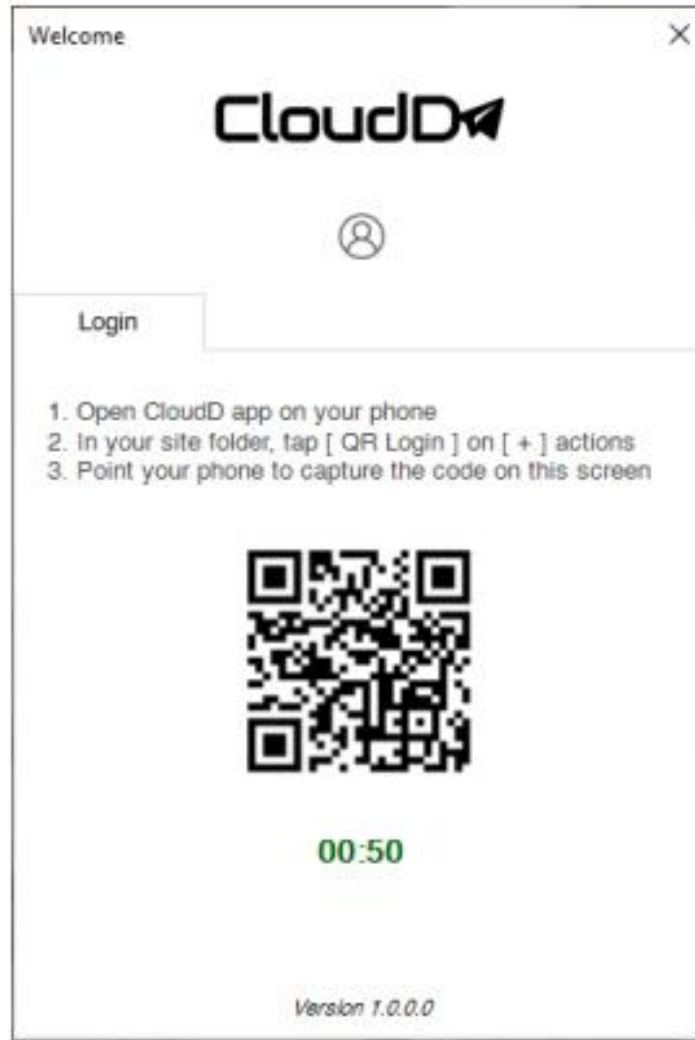

CloudD Mobile Apps

**Open CloudD mobile app
User able to view the
document with version history
(etc. version 1 and version 2)**

Appendix

Setup

QR Login

Cloud Directory Validation

Save

InfoConnect